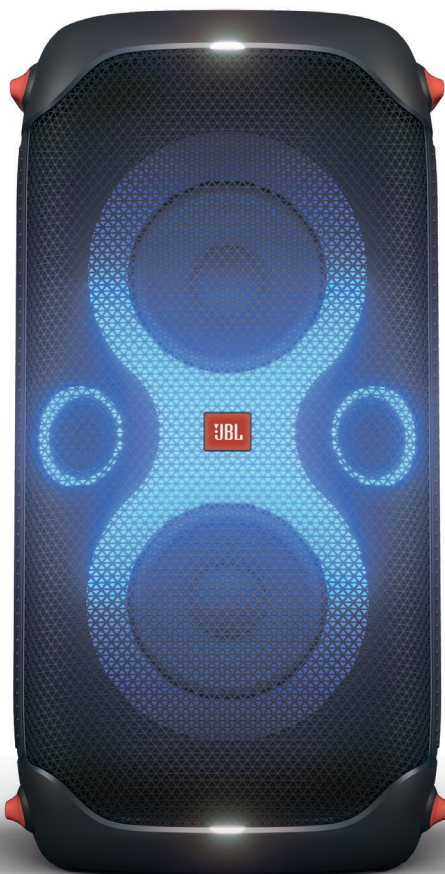

PARTYBOX110

Portable party speaker with 160W powerful sound, built-in lights and splashproof design

Start a party with powerful sound and a dynamic light show.

Bring a whole new dimension to any party with the unique dynamic LED lighting, synced to the powerful sound and deep bass of the PartyBox 110. Take the PartyBox wherever you go with the splashproof design and plug in a guitar and mic for the ultimate immersive experience. With Bass Boost and loud, powerful JBL Original Pro Sound, your friends won't just hear the music, they'll feel it as 12 hours of playtime keeps the party rocking all day or night. Use the PartyBox app for total control as you stream your tunes wirelessly.

Features

- ▶ Powerful JBL Original Pro Sound
- ▶ Dynamic light show that syncs to the beat
- ▶ 12 hours of playtime
- ▶ IPX4 splashproof
- ▶ Mic and Guitar inputs
- ▶ PartyBox app
- ▶ Multisource playback
- ▶ Pair your speakers for even bigger sound

PARTYBOX110

Portable party speaker with 160W powerful sound, built-in lights and splashproof design

Features and Benefits

Powerful JBL Original Pro Sound

Whether you're at home or outdoors, the JBL PartyBox 110 makes your music amazing with two levels of deep, adjustable bass and powerful JBL Original Pro Sound.

12 hours of playtime

Power the party all day or all night. With 12 hours of playtime and a built-in rechargeable battery, the beat will go on (and on)!

IPX4 splashproof

Whether your guests are dancing on the beach or sipping drinks by the pool, the JBL PartyBox 110 is IPX4 splashproof so you never have to worry about the party getting too wet and wild.