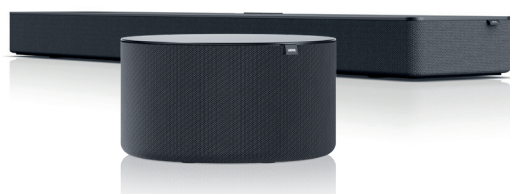

Sound solutions

basalt grey

Model	Article
klang bar3 mr	60614
klang sub1	60610

Dimensions in cm: W = width, H = height, PD = product depth, TD = total depth. Technical modifications and errors excepted.
* In the area of the side-mounted Loewe signature flag, the width of the TV set may increase by up to 1 cm, depending on the type of set.