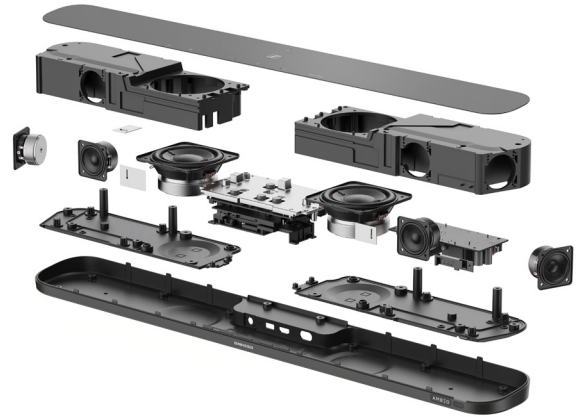

What's in the box

- AMBEO Soundbar Mini
- Remote control including lithium battery
- Premium high-speed HDMI® cable
- Instruction manual
- Power cord (country specific)