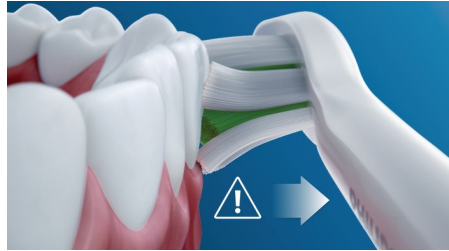

Designed around you

- Always know when to replace your brush heads
- Encouragement to brush thoroughly
- Makes traveling easier for you

asimpleswitch.com

Highlights

Naturally whiter teeth

Click on the W2 Optimal White brush head to remove surface stains and reveal a whiter smile. With its densely packed central stain-removal bristles, it's clinically proven to whiten teeth in just one week.

Monitor your brushing pressure

Brushing too hard can damage your teeth and gums. To prevent this, your Philips Sonicare ProtectiveClean emits a gentle pulsing sound to remind you to ease off on the pressure.