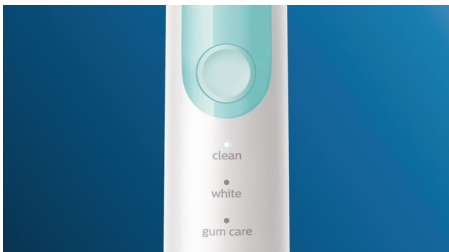

PHILIPS

sonicare

Sonic electric
toothbrush

ProtectiveClean
5100

Built-in pressure sensor

3 modes

1 x BrushSync feature

Travel case

Designed around you

- Always know when to replace your brush heads
- Encouragement to brush thoroughly
- Makes traveling easier for you

asimpleswitch.com

Highlights

Naturally whiter teeth

Click on the W2 Optimal White brush head to remove surface stains and reveal a whiter smile. With its densely packed central stain-removal bristles, it's clinically proven to whiten teeth in just one week.

Monitor your brushing pressure

Brushing too hard can damage your teeth and gums. To prevent this, your Philips Sonicare ProtectiveClean emits a gentle pulsing sound to remind you to ease off on the pressure.

Three modes

This toothbrush allows you to customize your brushing to your own needs, with a choice of three modes. Clean mode is standard for superior cleaning. White is the ideal mode for removing surface stains. And Gum Care mode adds an extra minute of reduced-power brushing, so you can gently massage your gums.